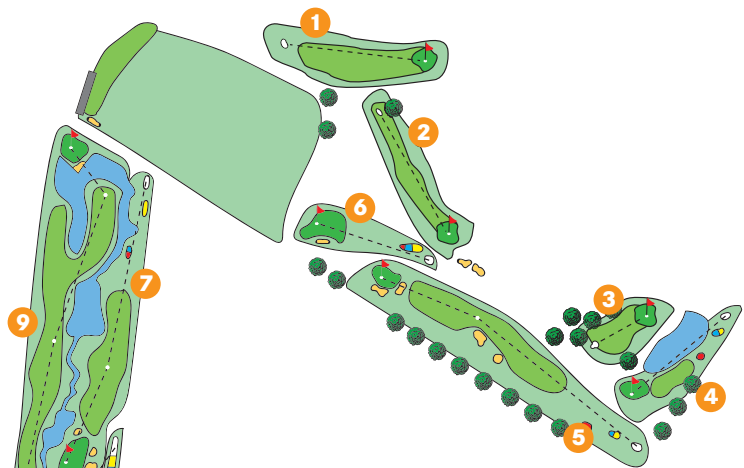

SCORECARD

PITCH-PATSCH-PUTT-COURSE

** even better than great* Miguel Angel Jimenez

LOCH	1	2	3	4	5	6	7	8	9	TOTAL
PAR	3	3	3	3	4	3	4	3	5	31

SPIELER | PLAYER _____

ZÄHLER | MARKERS _____

DATUM | DATE _____

The Leading Golf Courses